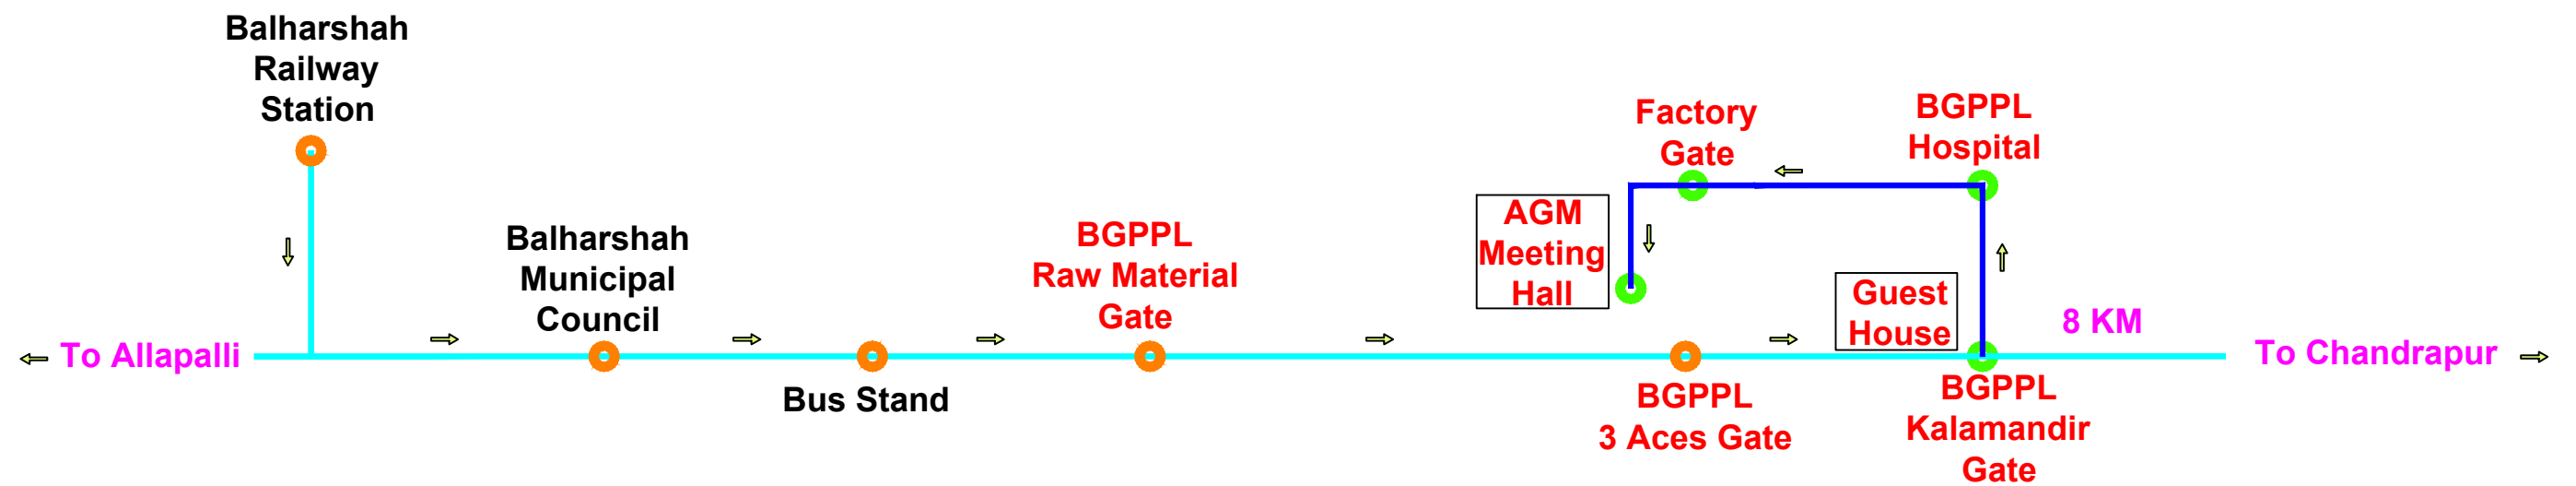

# ROUTE MAP FOR VENUE OF ANNUAL GENERAL MEETING OF BALLARPUR INDUSTRIES LIMITED

## BALHARSHAH RAILWAY STATION TO MEETING HALL